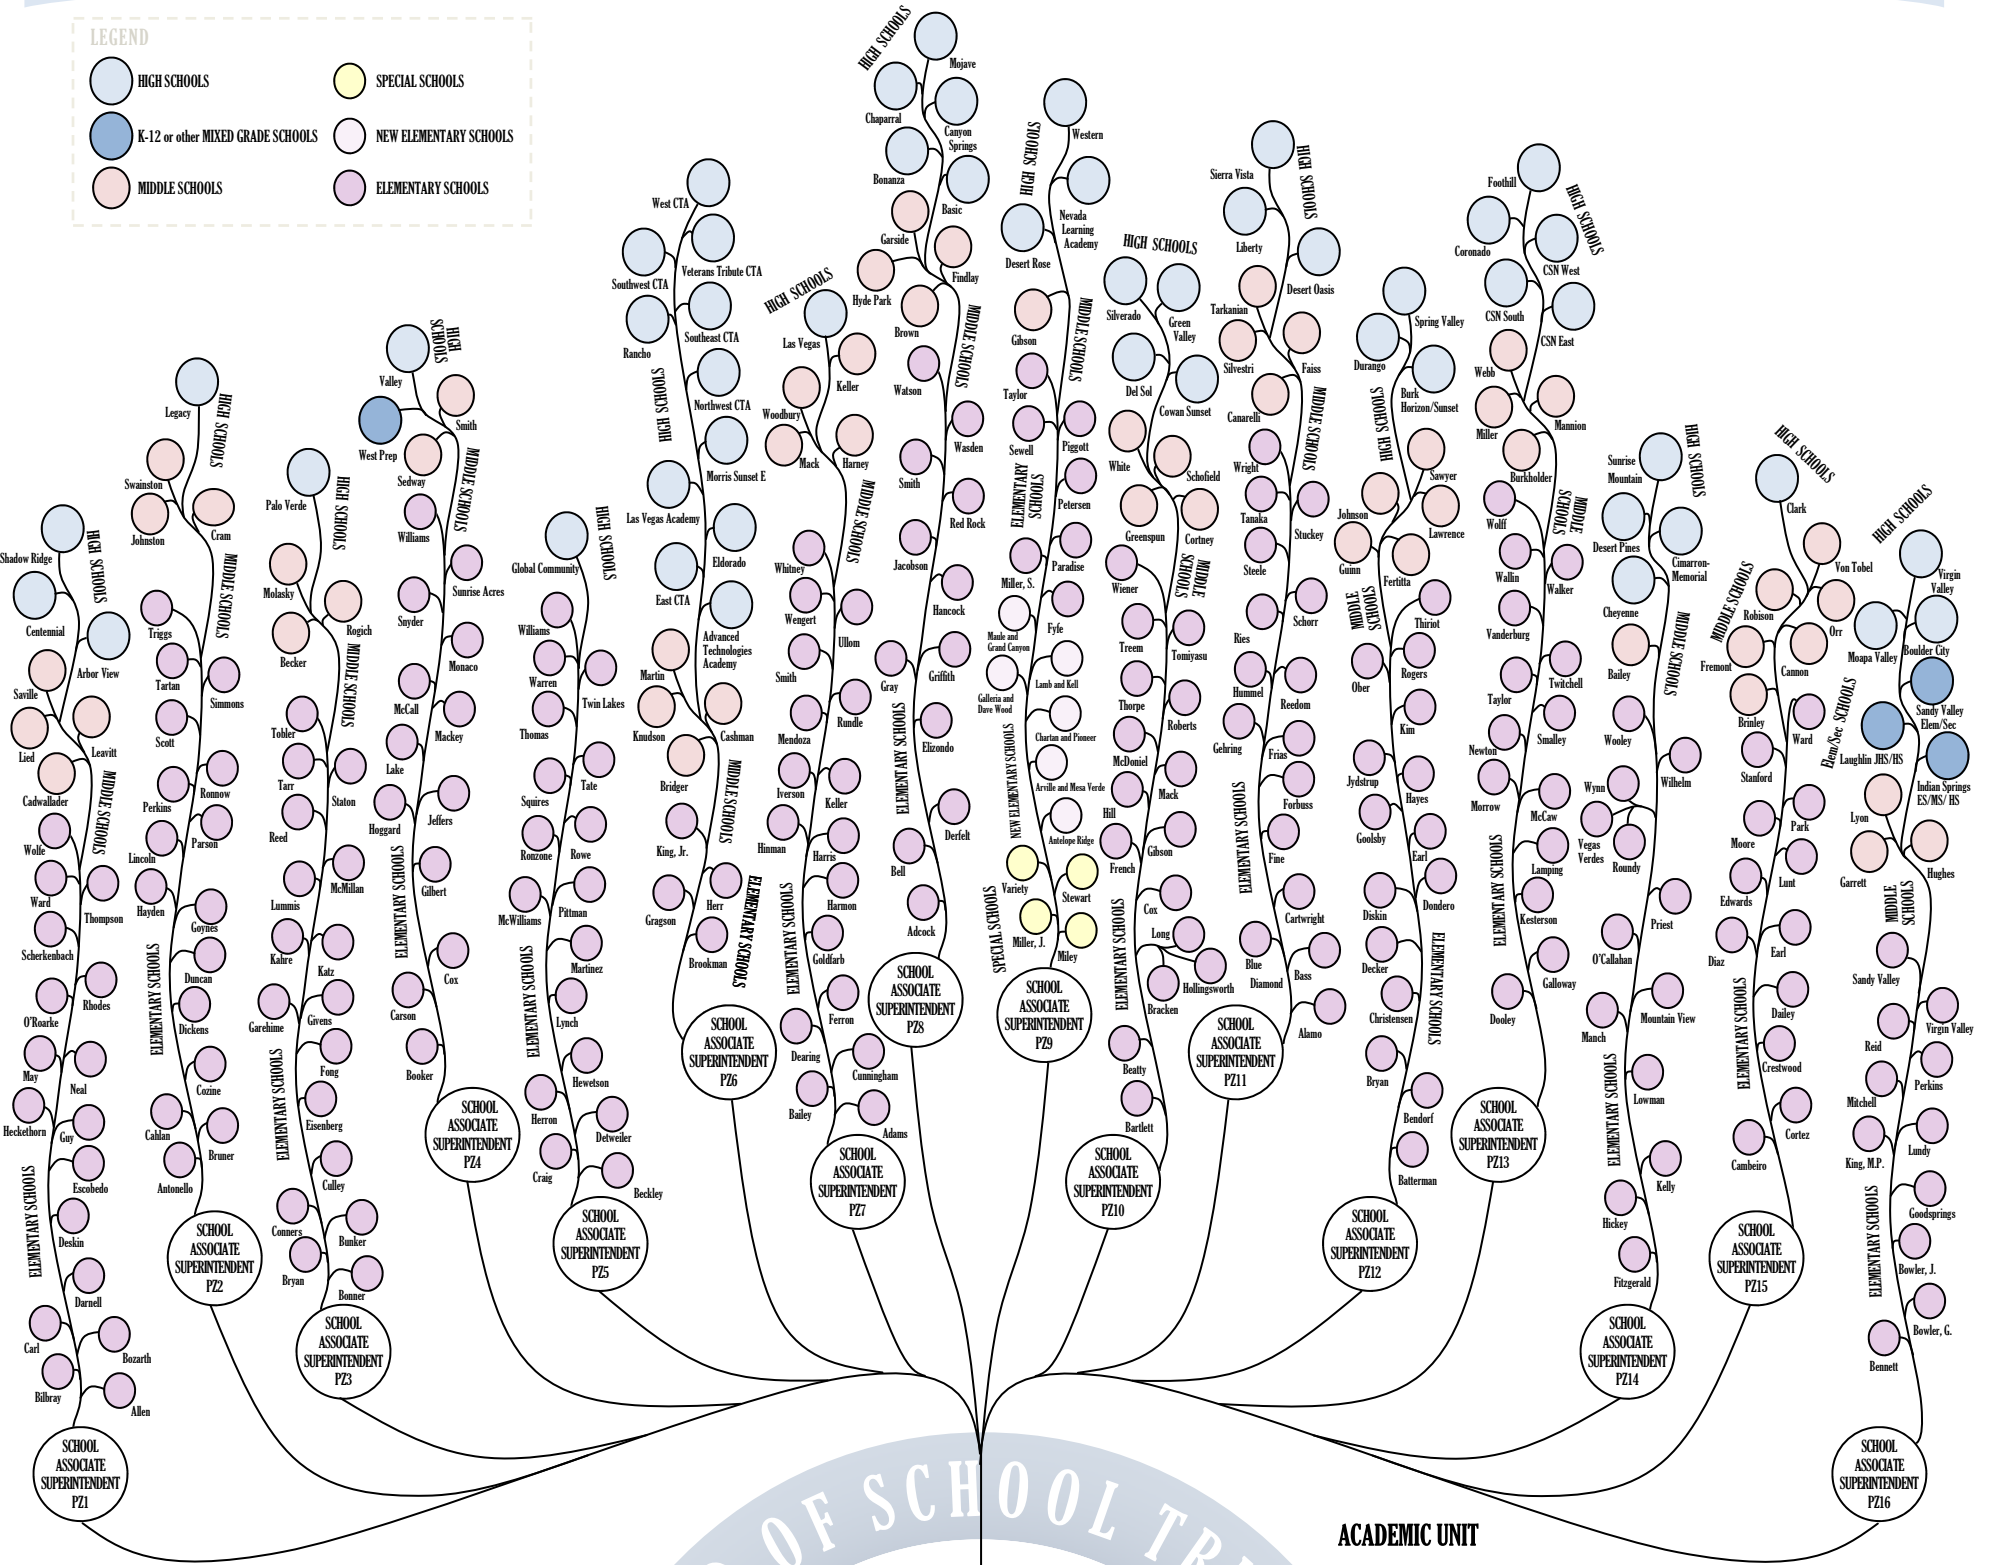

CLARK COUNTY SCHOOL DISTRICT

LEGEND

- HIGH SCHOOLS
- SPECIAL SCHOOLS
- K-12 or other MIXED GRADE SCHOOLS
- NEW ELEMENTARY SCHOOLS
- MIDDLE SCHOOLS
- ELEMENTARY SCHOOLS

ACADEMIC UNIT

ANCILLARY SUPPORT

- Legal
- Communications
- Community and Government Relations
- Equity and Diversity Education
- Diversity and Affirmative Action
- Police Services
- Employee-Management Relations
- Turn Around Support
- Deputy Chief of Staff/Liaison to the Board of Trustees
- Internal Audit
- Title IX
- Talent and Leadership Development